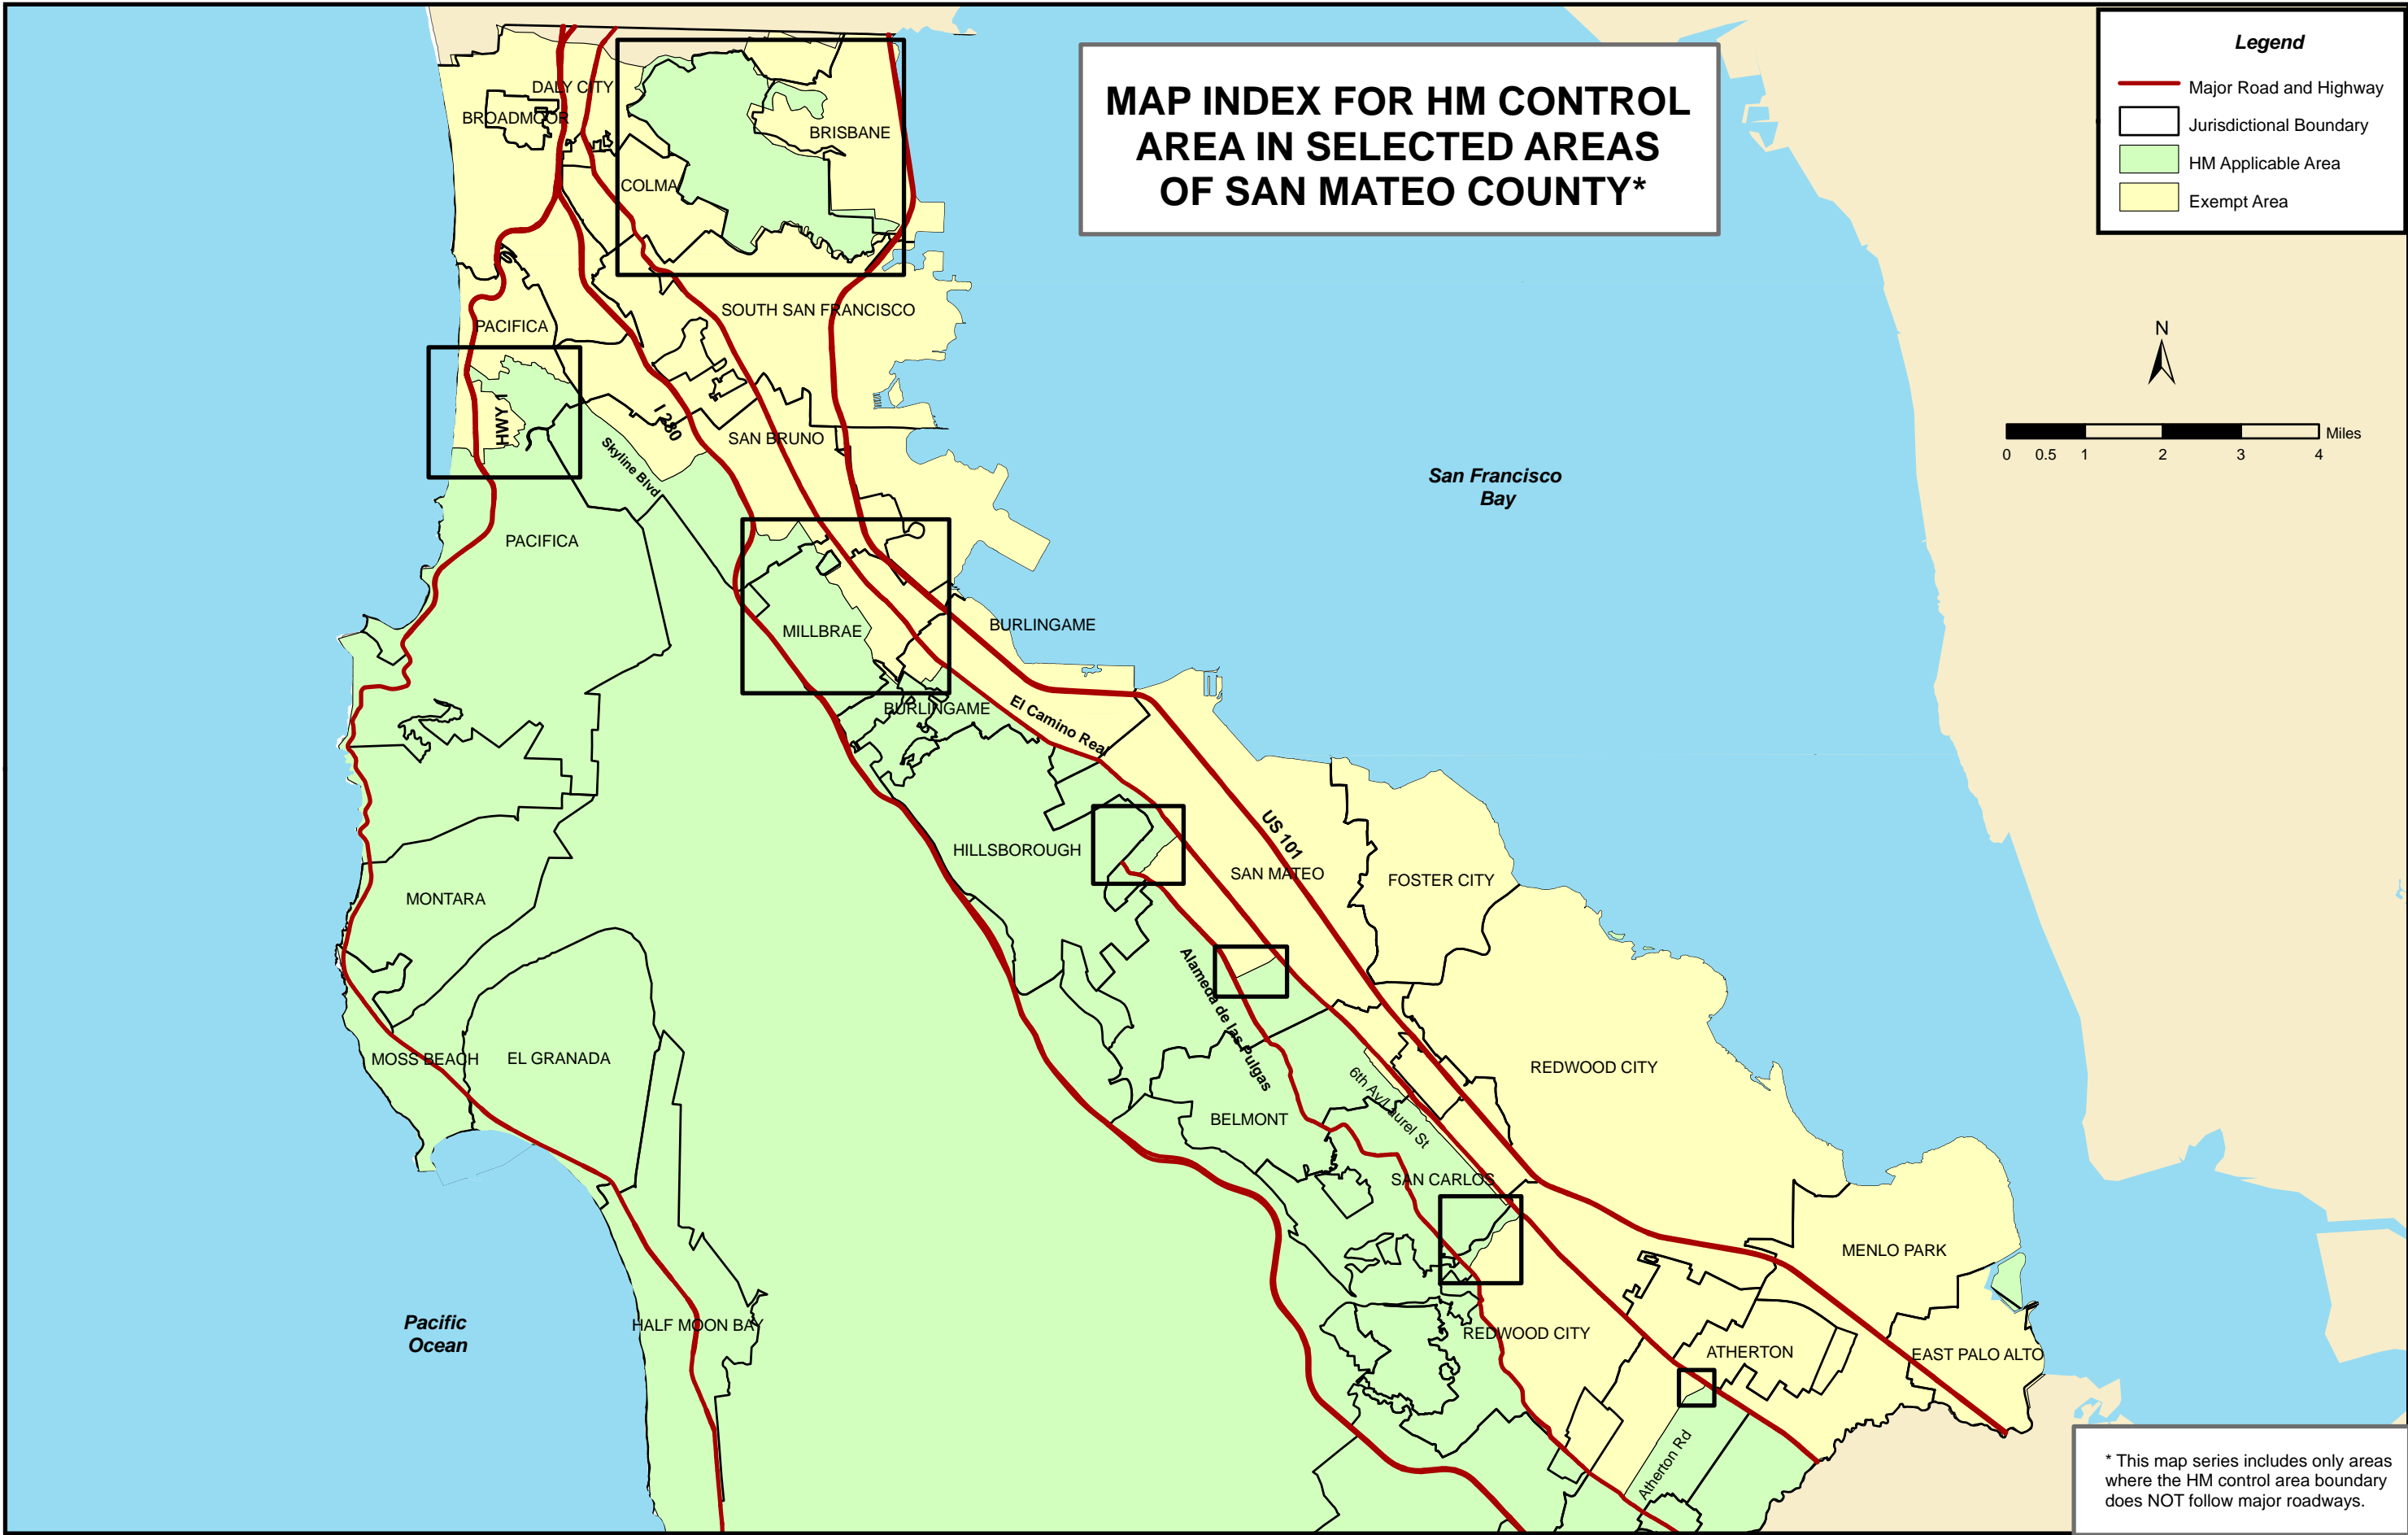

MAP INDEX FOR HM CONTROL AREA IN SELECTED AREAS OF SAN MATEO COUNTY*

Legend

-  Major Road and Highway
-  Jurisdictional Boundary
-  HM Applicable Area
-  Exempt Area

N

0 0.5 1 2 3 4 Miles

* This map series includes only areas where the HM control area boundary does NOT follow major roadways.