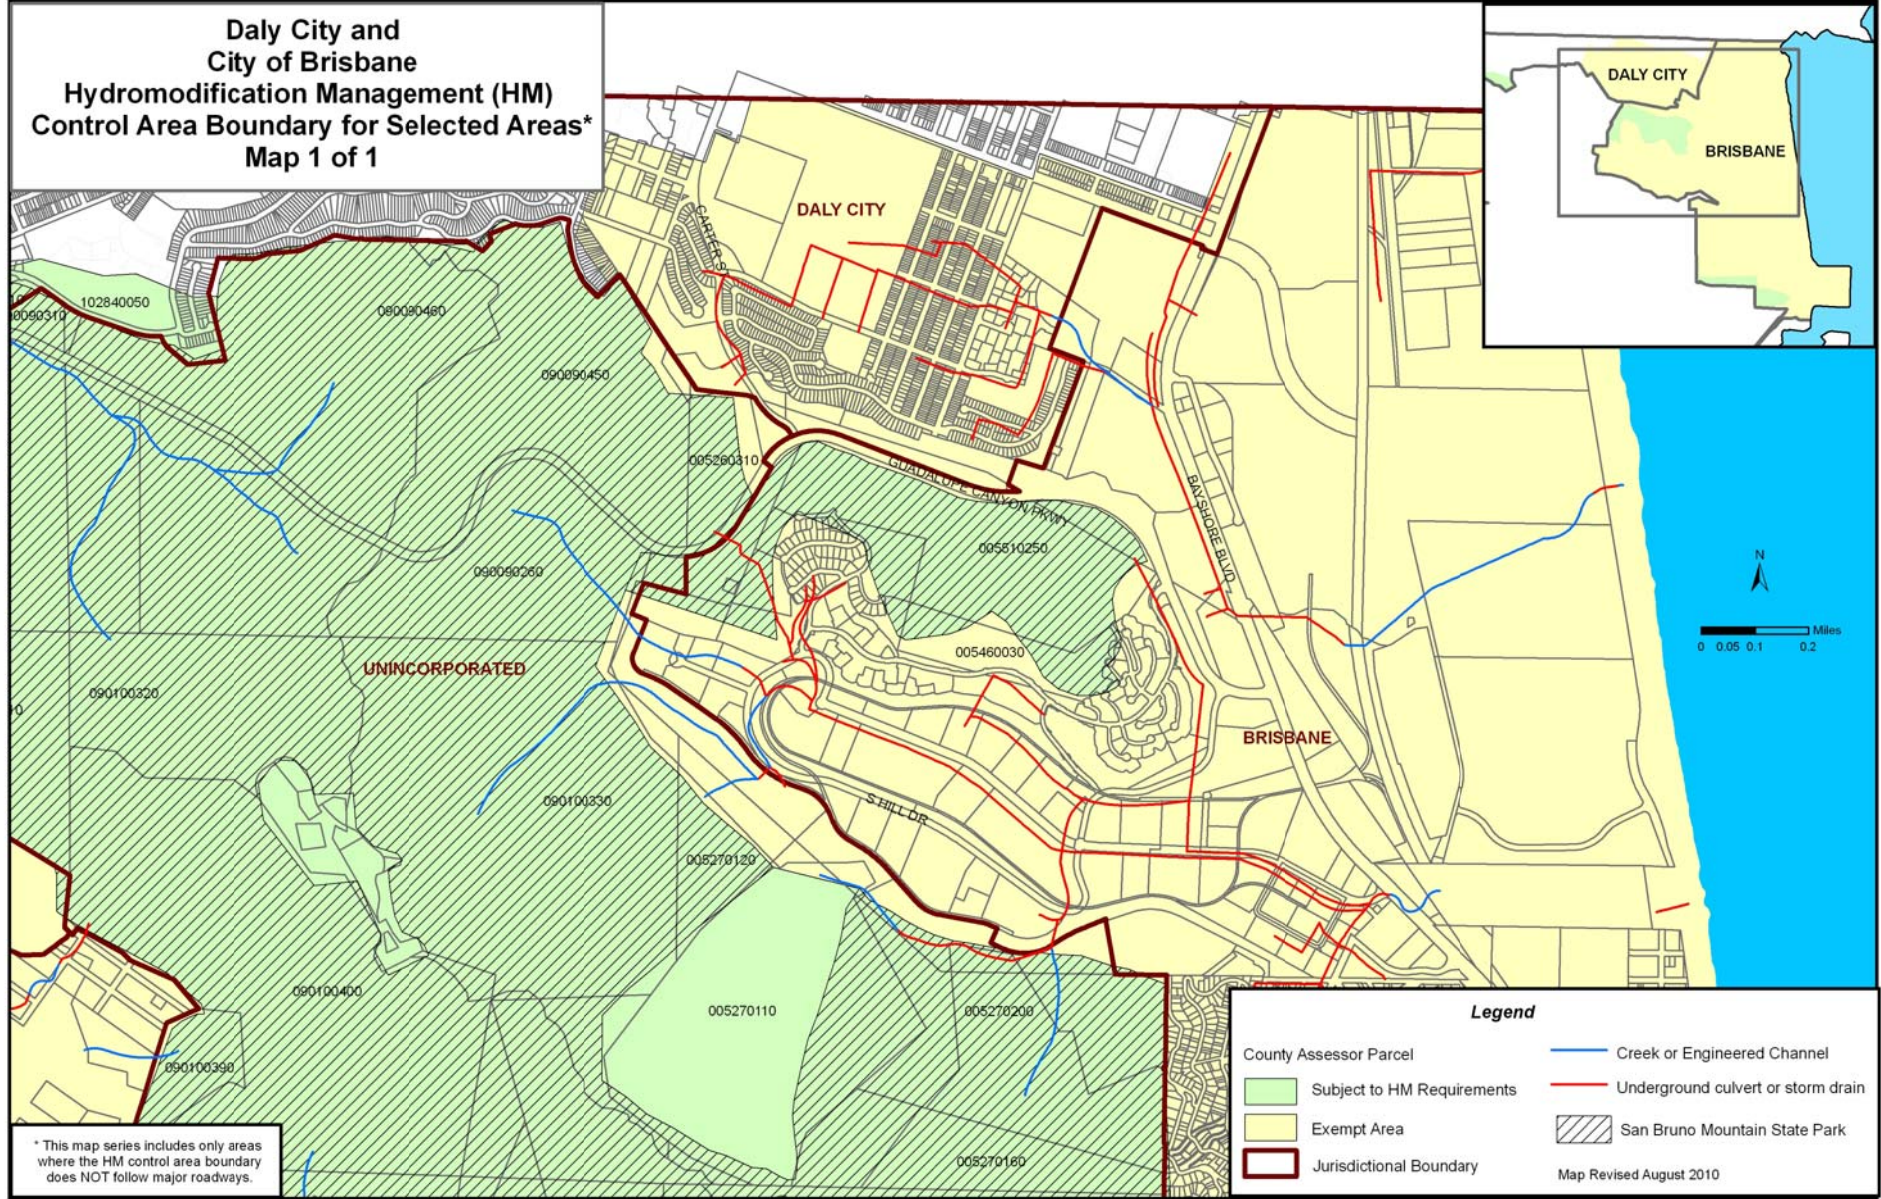

**Daly City and
City of Brisbane
Hydromodification Management (HM)
Control Area Boundary for Selected Areas*
Map 1 of 1**

REFER TO DALY CITY AND UNINCORPORATED COUNTY MAP 1

* This map series includes only areas where the HM control area boundary does NOT follow major roadways.

REFER TO BRISBANE AND SO. SAN FRANCISCO MAP 1