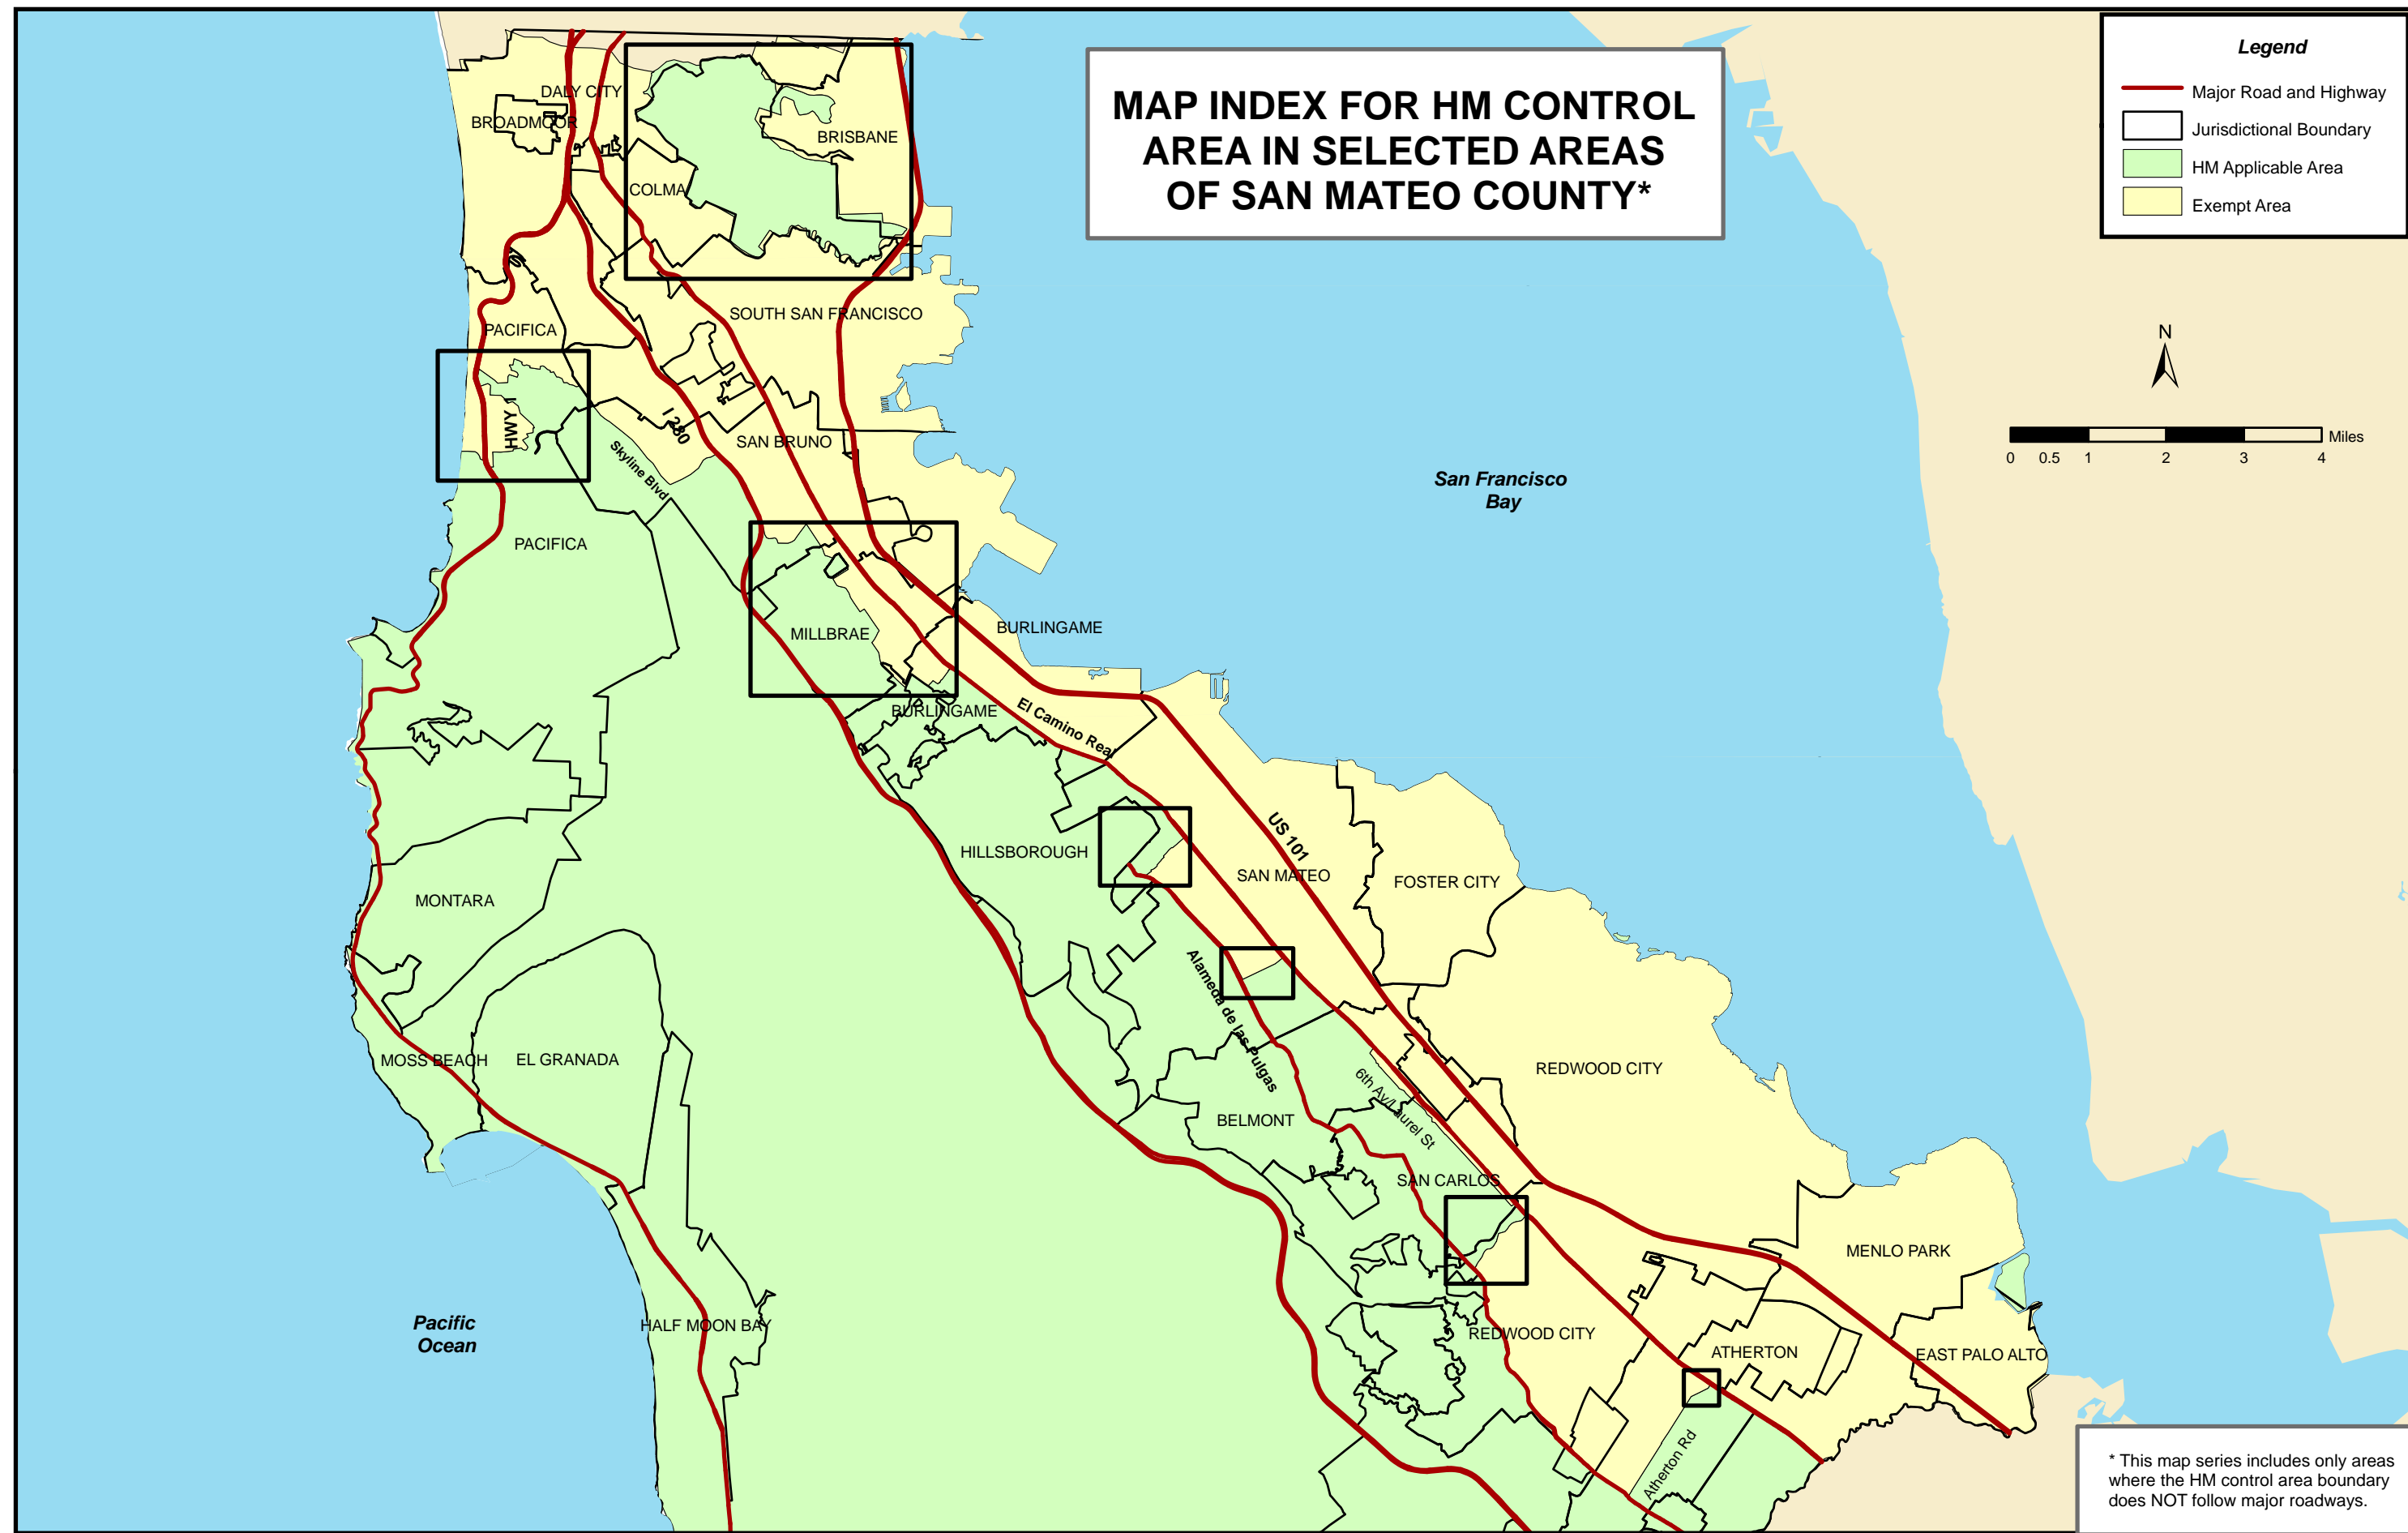

MAP INDEX FOR HM CONTROL AREA IN SELECTED AREAS OF SAN MATEO COUNTY*

Legend

-  Major Road and Highway
-  Jurisdictional Boundary
-  HM Applicable Area
-  Exempt Area

N

0 0.5 1 2 3 4 Miles

* This map series includes only areas where the HM control area boundary does NOT follow major roadways.