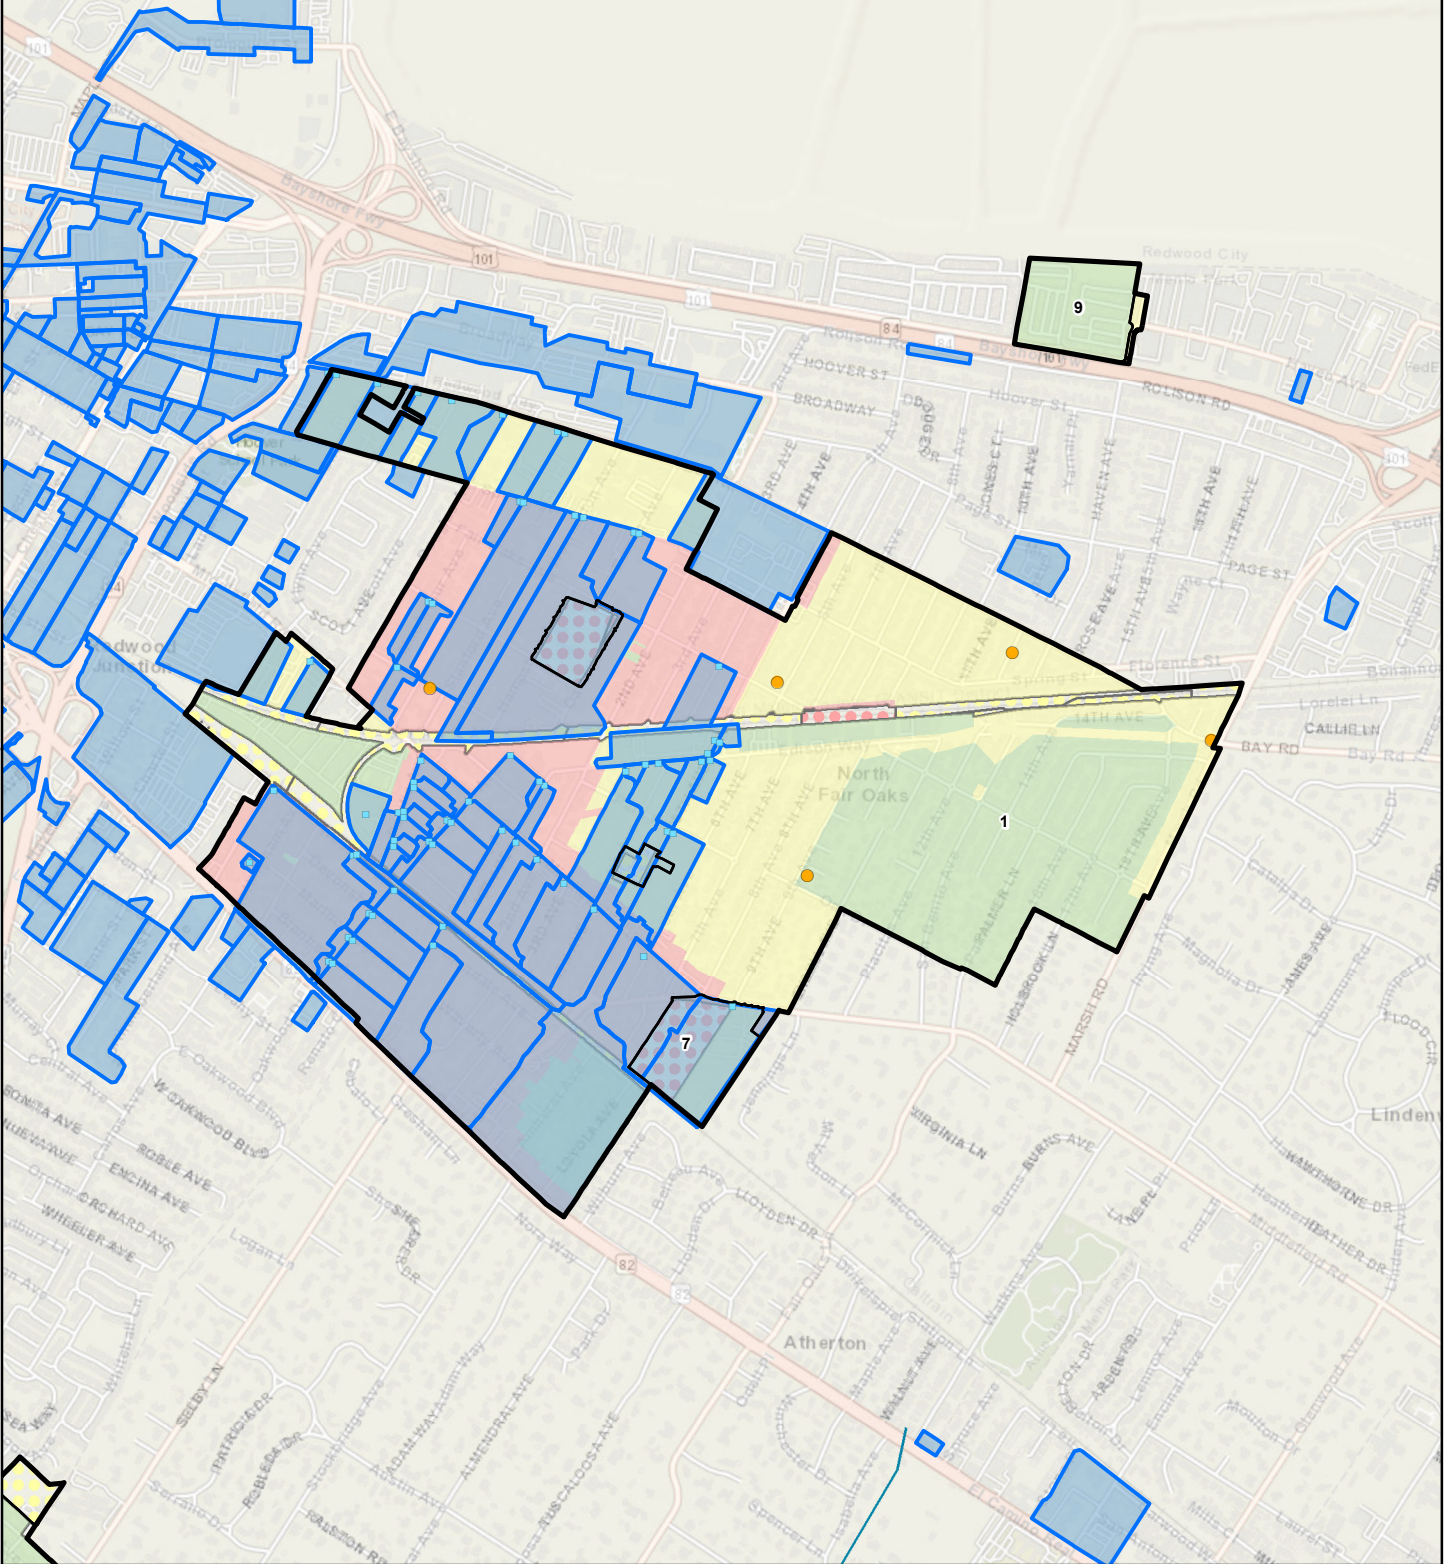

SAN MATEO COUNTY NORTH FAIR OAKS TRASH GENERATION

C:\Users\leiferis\IEOA_InclM-drive - Documents\San Mateo\IEOA_Project_Data\SMC_C10\Maps\FY23_Maps\MXD\SAN MATEO COUNTY NORTH FAIR OAKS TRASH GENERATION.mxd - USER: leiferis - LAST SAVED: 9/27/2023 11:20:40 AM

- AGENCY BOUNDARY
- ON-LAND VISUAL TRASH ASSESSMENT SITE
- FULL TRASH CAPTURE DEVICE
- FULL TRASH CAPTURE DRAINAGE AREA

- BASELINE TRASH GENERATION**
- LOW
 - MODERATE
 - HIGH
 - VERY HIGH
 - CREEK
 - NON-JURISDICTIONAL (DOT COLOR = TRASH CATEGORY)

NOTES

1. ALL LOCATIONS ARE APPROXIMATE.
2. BASEMAP SOURCE: ESRI

Date Created: September 27, 2023