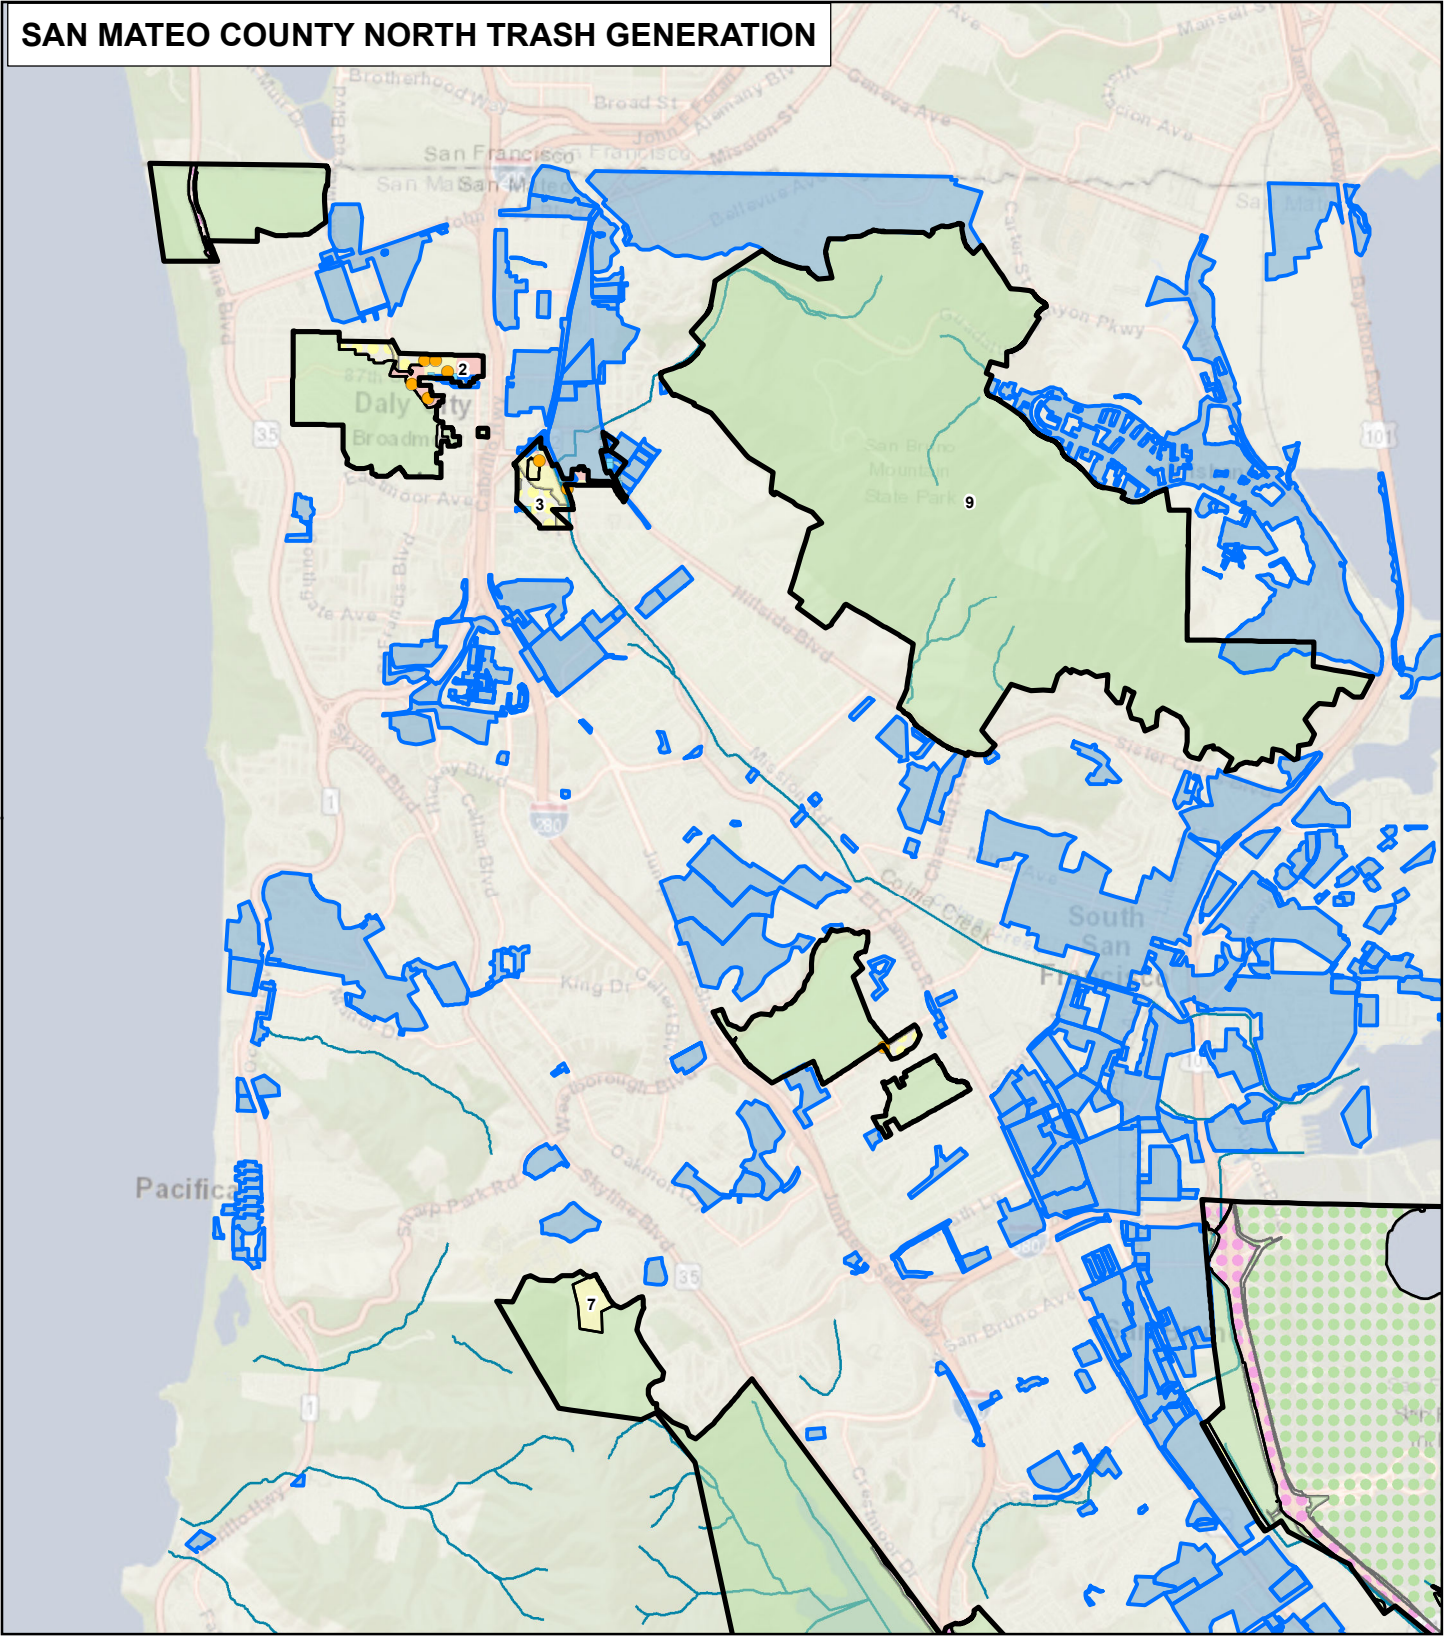

SAN MATEO COUNTY NORTH TRASH GENERATION

C:\Users\lfeffers\OneDrive - Documents\San Mateo\EOA_Project_Data\SMC_C10\Maps\FY23_Maps\MXD\San Mateo County North Trash Generation.mxd - USER: lfeffers - LAST SAVED: 9/27/2023 11:46:09 AM

<ul style="list-style-type: none"> AGENCY BOUNDARY ON-LAND VISUAL TRASH ASSESSMENT SITE FULL TRASH CAPTURE DEVICE FULL TRASH CAPTURE DRAINAGE AREA 	<p>BASELINE TRASH GENERATION</p> <ul style="list-style-type: none"> LOW MODERATE HIGH VERY HIGH CREEK NON-JURISDICTIONAL (DOT COLOR = TRASH CATEGORY) 	<p>NOTES</p> <ol style="list-style-type: none"> 1. ALL LOCATIONS ARE APPROXIMATE. 2. BASEMAP SOURCE: ESRI <p>Date Created: September 27, 2023</p>	<p>SAN MATEO COUNTY Water Pollution Prevention Program Clean Water. Healthy Community. www.flowstobay.org</p>
<p>0 0.95 1.9</p> <p>Miles</p>			