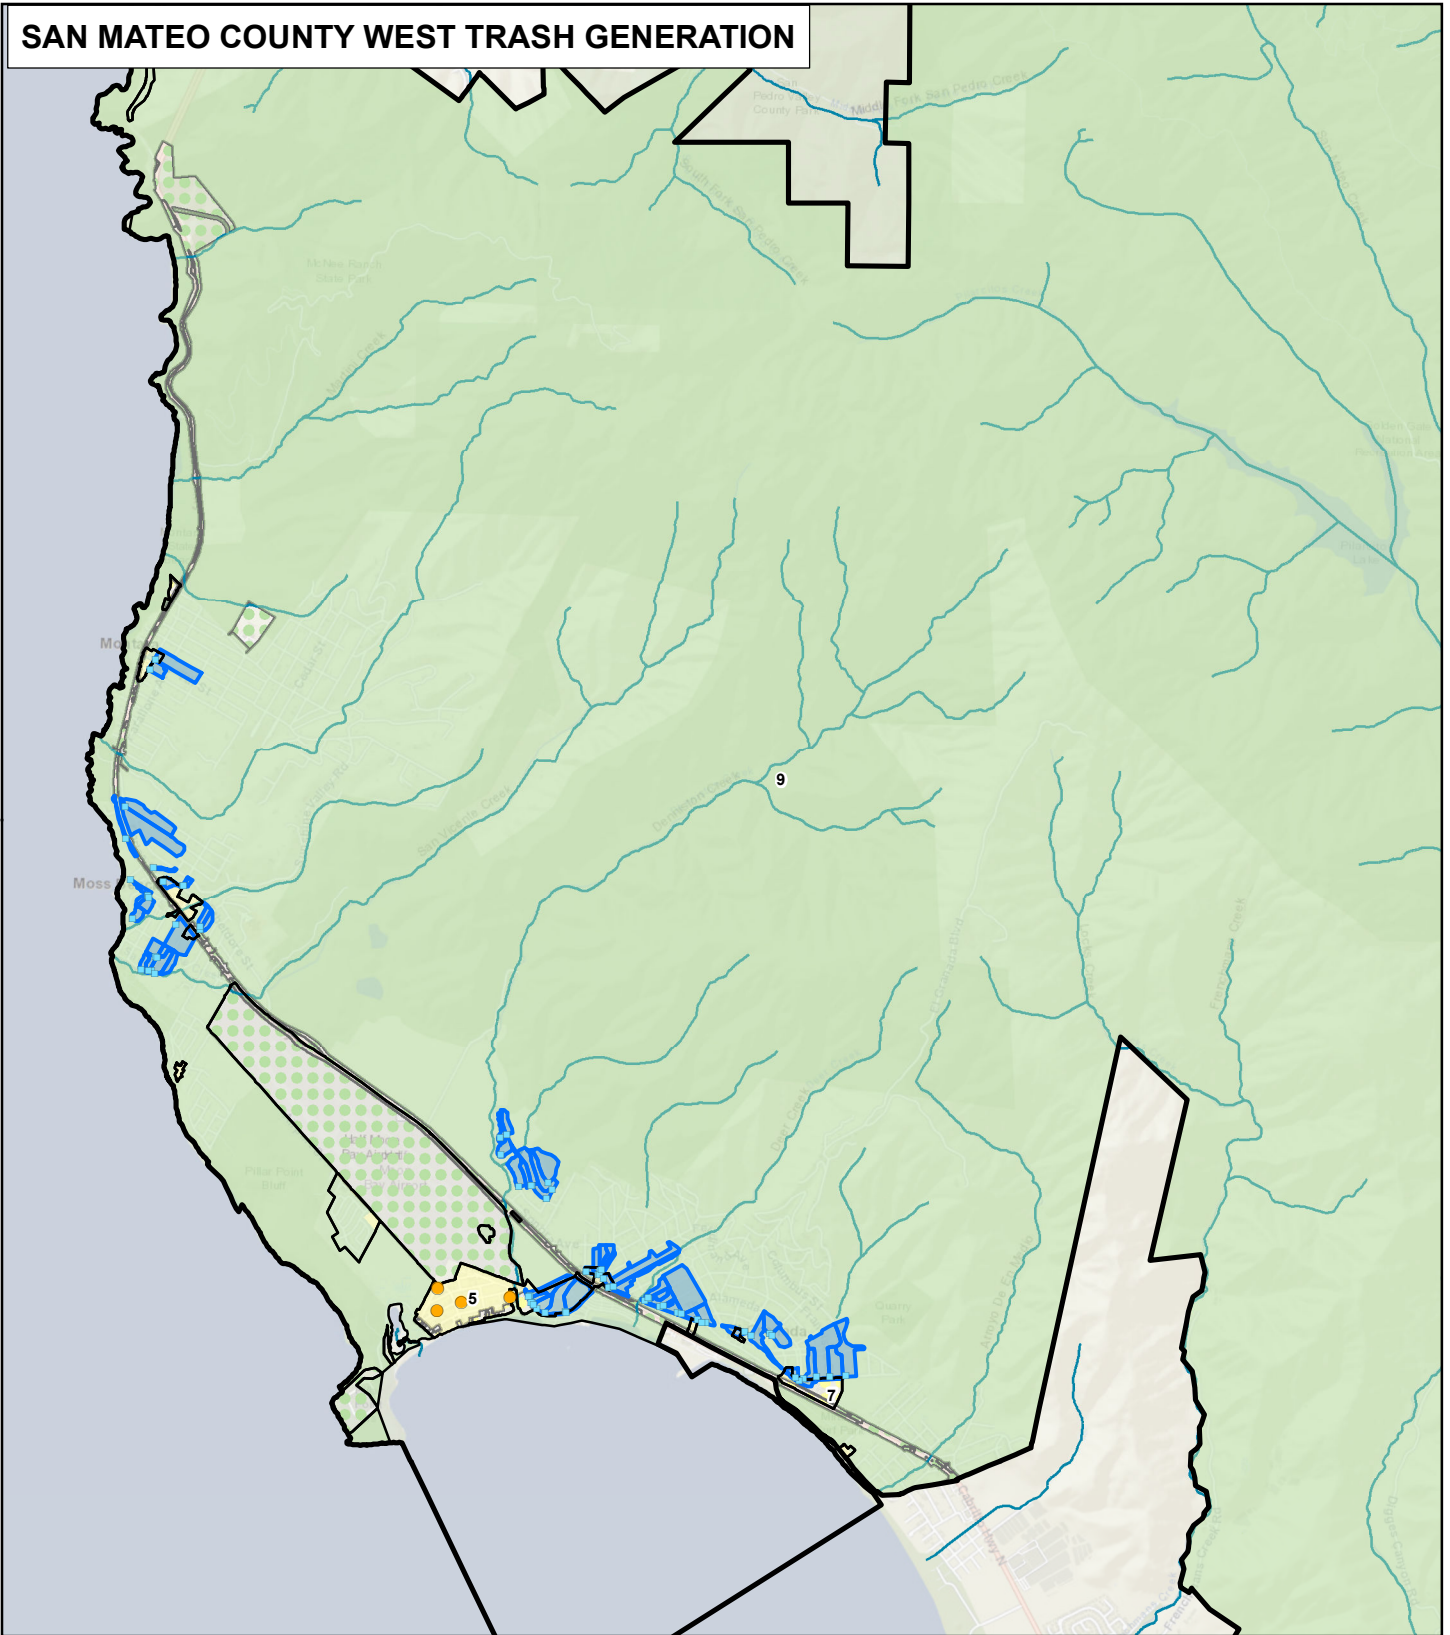

# SAN MATEO COUNTY WEST TRASH GENERATION

C:\Users\lefferts\OneDrive - Documents\San Mateo\EOA\_Project\_Data\SMC\_C10\Maps\FY23\_Maps\MXD\San Mateo County West Trash Generation.mxd - USER: lefferts - LAST SAVED: 9/27/2023 11:39:50 AM

- AGENCY BOUNDARY
- ON-LAND VISUAL TRASH ASSESSMENT SITE
- FULL TRASH CAPTURE DEVICE
- FULL TRASH CAPTURE DRAINAGE AREA

- BASELINE TRASH GENERATION**
- LOW
  - MODERATE
  - HIGH
  - VERY HIGH
  - CREEK
  - NON-JURISDICTIONAL (DOT COLOR = TRASH CATEGORY)

**NOTES**

1. ALL LOCATIONS ARE APPROXIMATE.
  2. BASEMAP SOURCE: ESRI
- Date Created: September 27, 2023